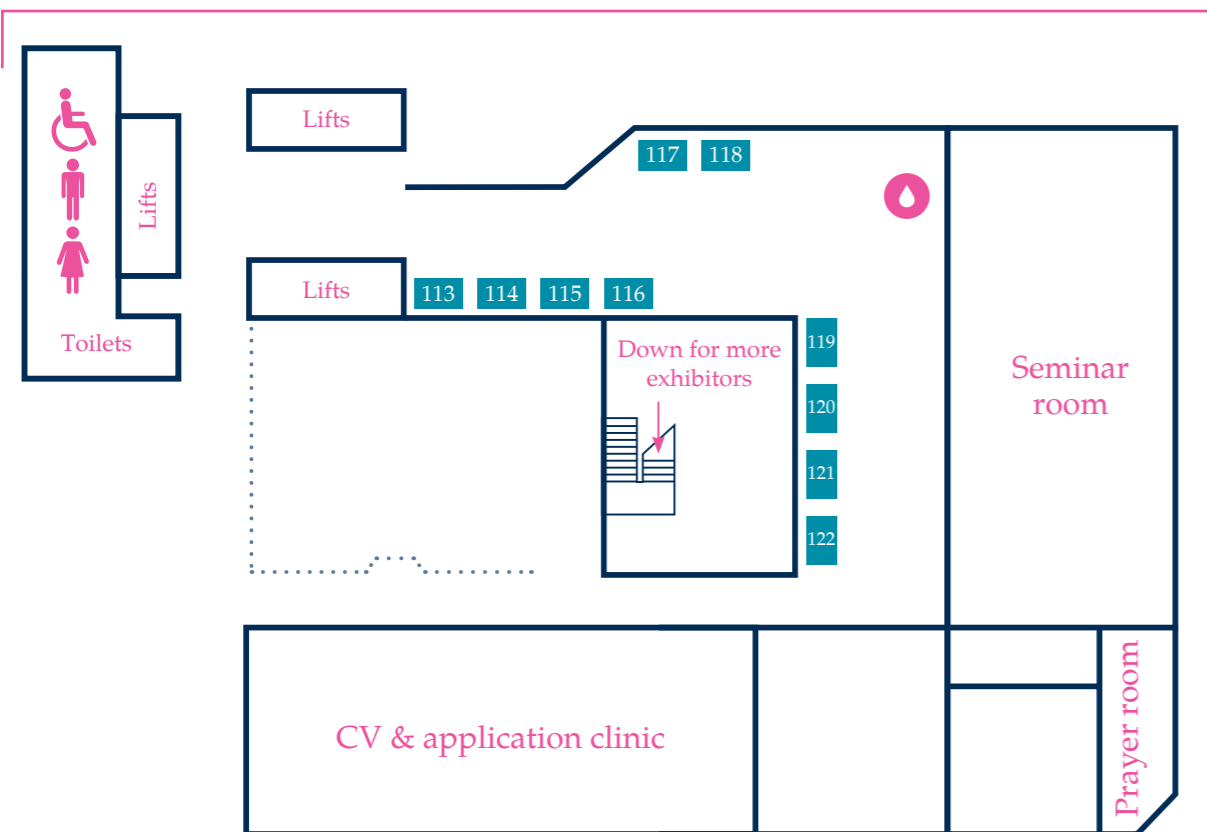

THE BAR COUNCIL'S PUPILLAGE FAIR 2024

EXHIBITOR MAP

@thebarcouncil
#PUPILLAGEFAIR2024

■ = Exhibitor Stand 🚰 = Water Station

Second floor

Third floor

EXHIBITOR LIST

Second floor

Third floor

113	BPP University Law School
114	The University of Law
115	The City Law School
116	LPC Law
117	Advocate/FRU/IPSEA
118	The Inns of Court College of Advocacy
119 + 120	Gray's Inn
119 + 120	Inner Temple
119 + 120	Lincolns Inn
119 + 120	Middle Temple
121 + 122	Northern Circuit
121 + 122	North Eastern Circuit
121 + 122	South Eastern Circuit
121 + 122	Western Circuit
121 + 122	Wales and Chester Circuit
121 + 122	Midland Circuit