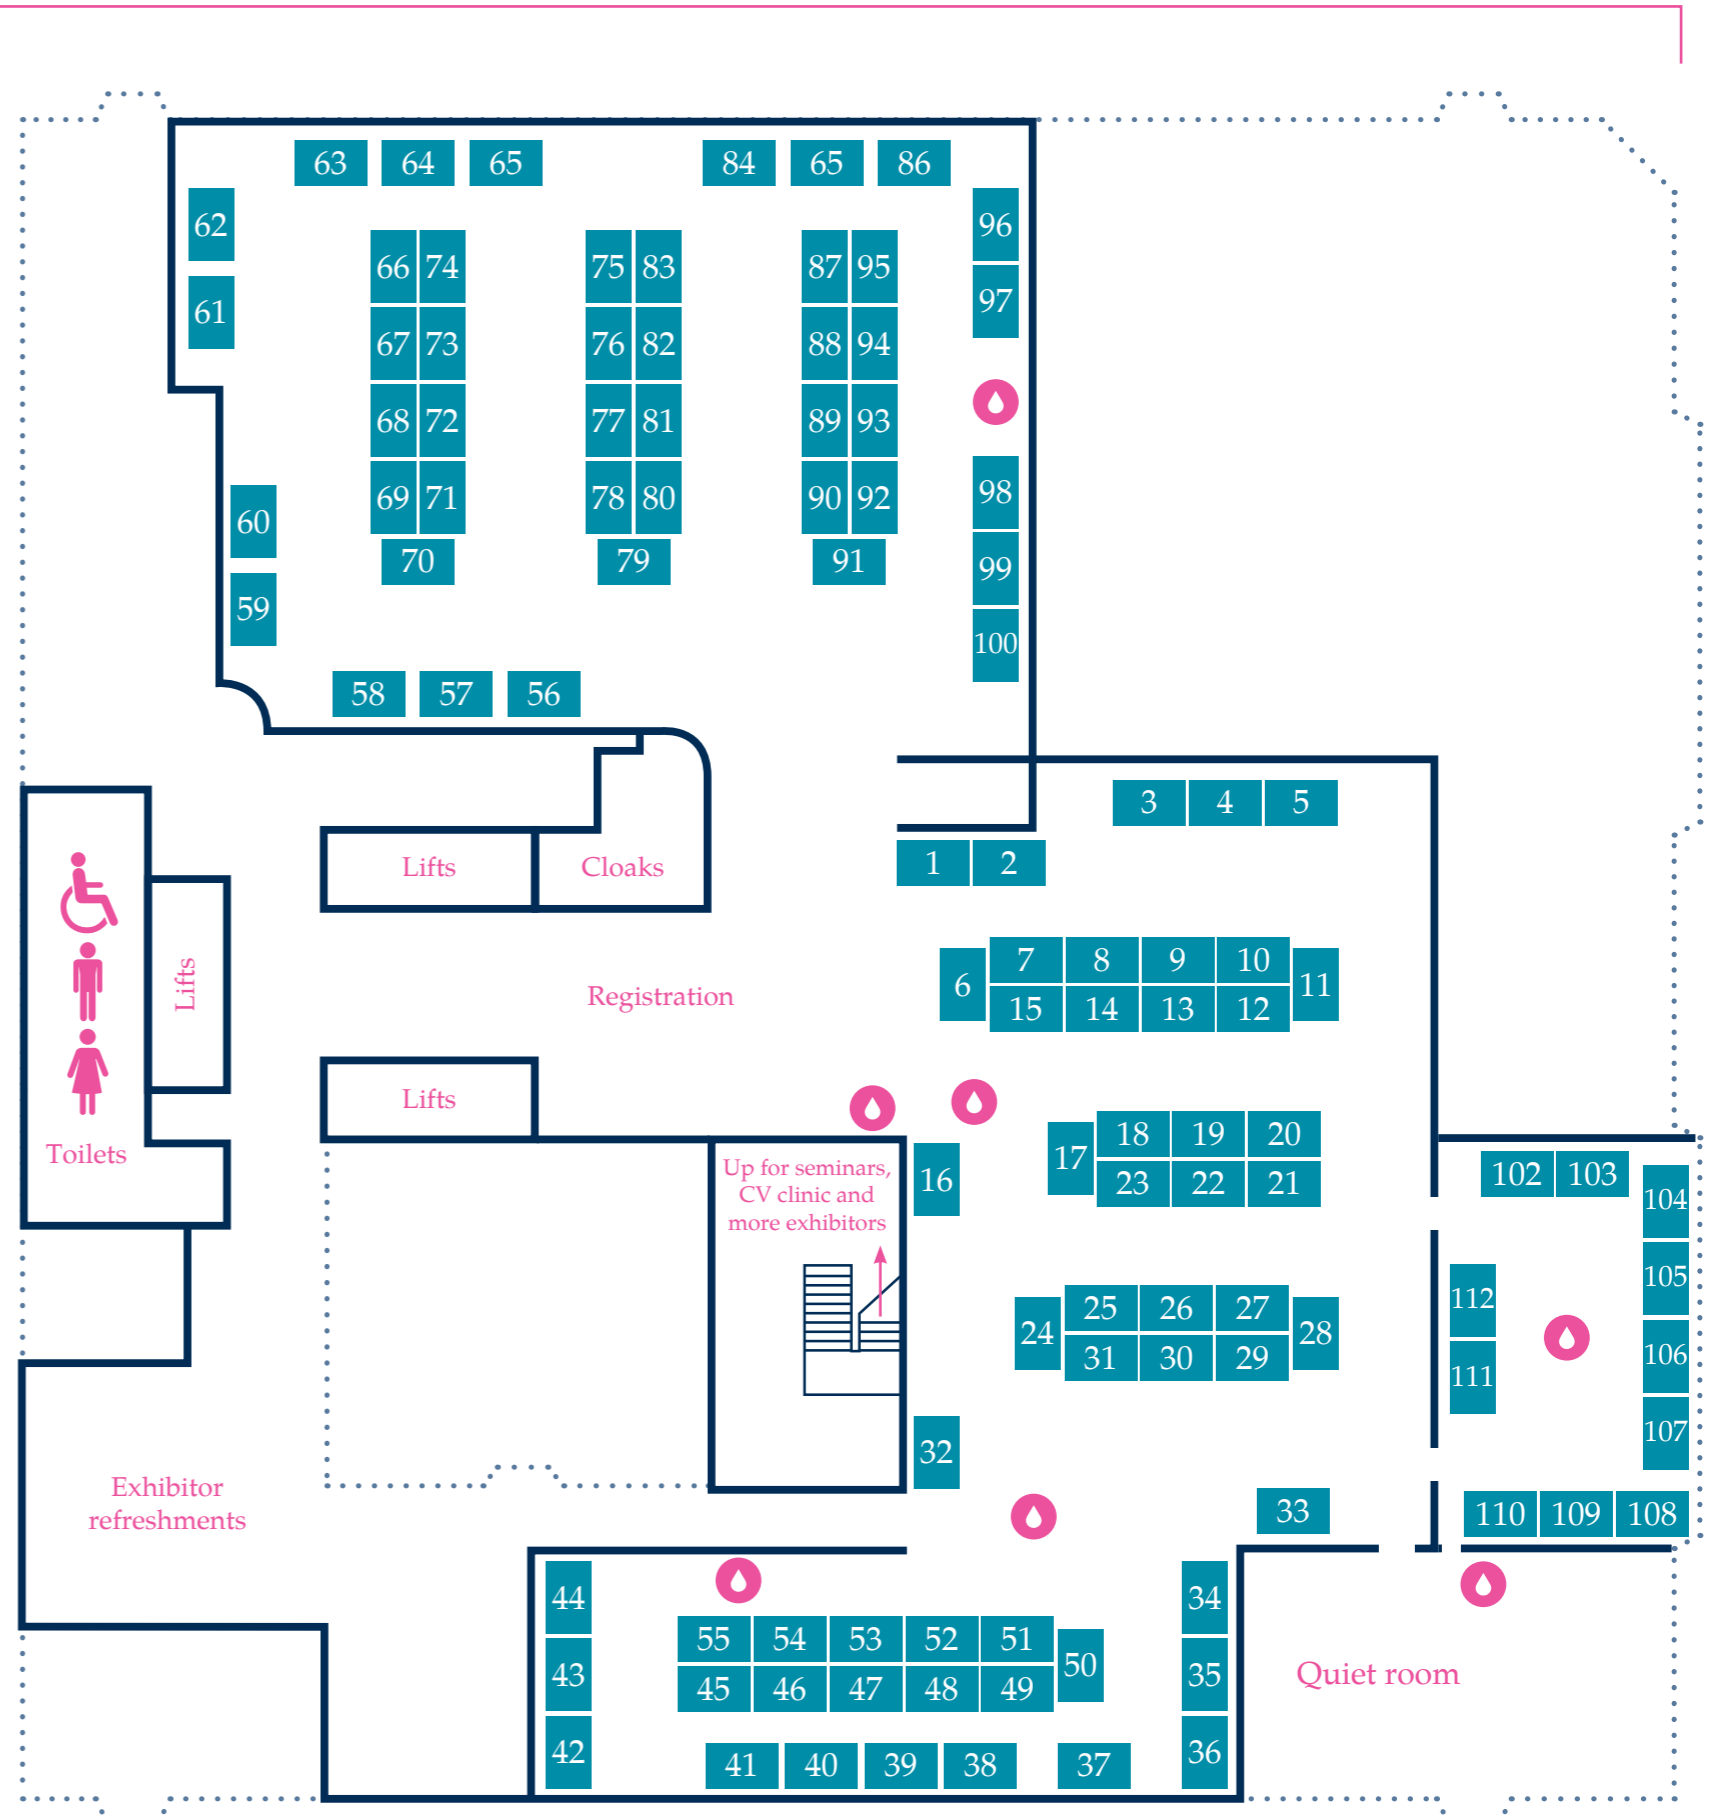

THE BAR COUNCIL'S PUPILLAGE FAIR 2024

EXHIBITOR MAP

@thebarcouncil
#PUPILLAGEFAIR2024

■ = Exhibitor Stand 🚰 = Water Station

Second floor

Third floor

EXHIBITOR LIST

Second floor

Third floor

113	BPP University Law School
114	The University of Law
115	The City Law School
116	LPC Law
117	Advocate/FRU/IPSEA
118	The Inns of Court College of Advocacy
119 + 120	Gray's Inn
119 + 120	Inner Temple
119 + 120	Lincolns Inn
119 + 120	Middle Temple
121 + 122	Northern Circuit
121 + 122	North Eastern Circuit
121 + 122	South Eastern Circuit
121 + 122	Western Circuit
121 + 122	Wales and Chester Circuit
121 + 122	Midland Circuit